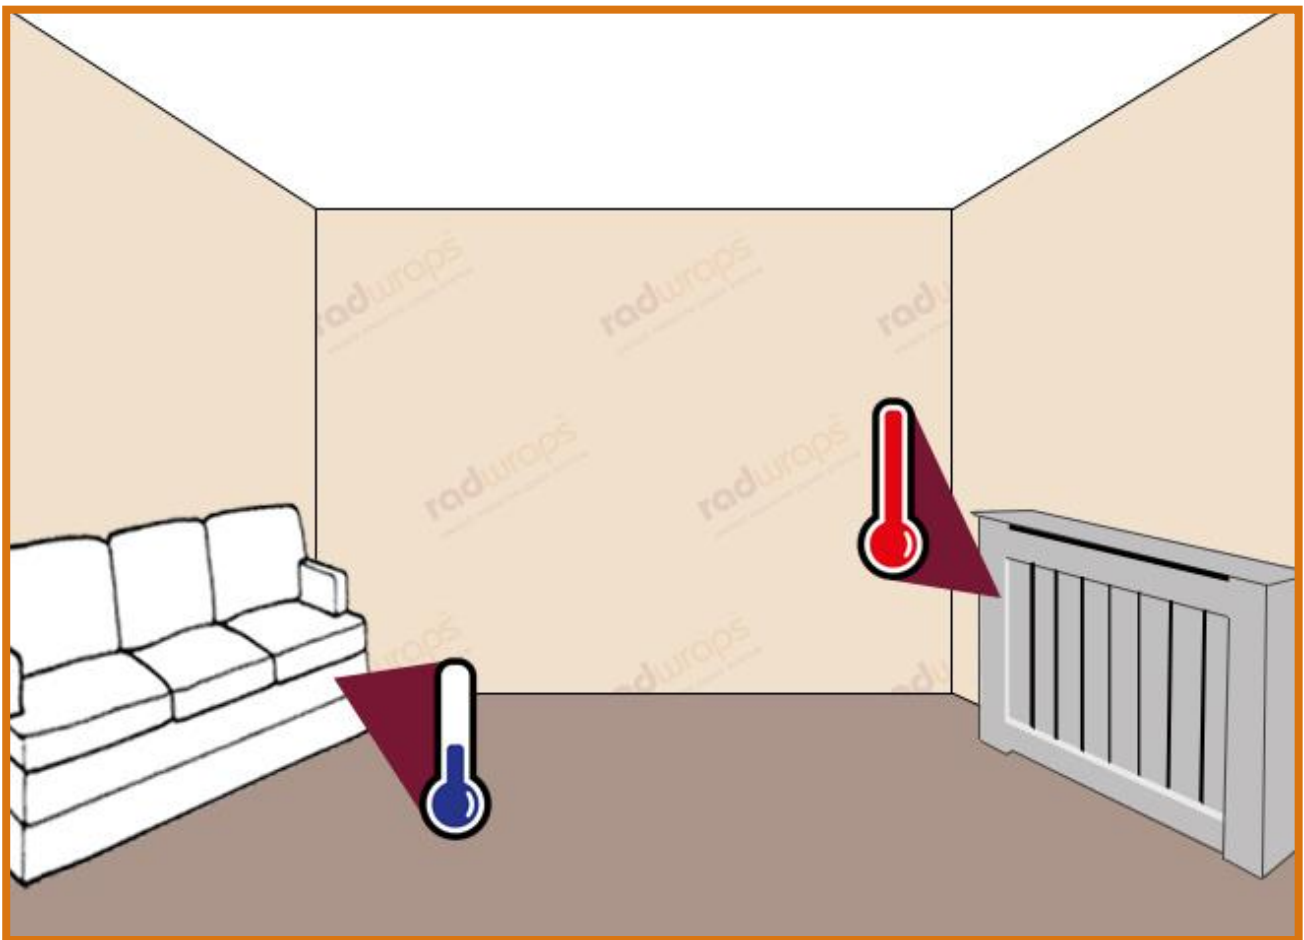

THE TRUTH ABOUT WOODEN RADIATOR COVERS

Traditional radiator covers are commonly used for protective purposes in health institutions and nurseries, however they can seriously decrease the efficiency of radiators. Not only they block the airflow but are usually made of wood which insulates heat.

As a result, **a circulation of warm air is built up inside the cover**, rather than the room. This leads to colder rooms and hot radiator covers, essentially **ruining its purpose** to protect vulnerable children from hot radiators.

In a nutshell: the energy, that costs us more every year, is wasted on warming up the cover instead of the room.